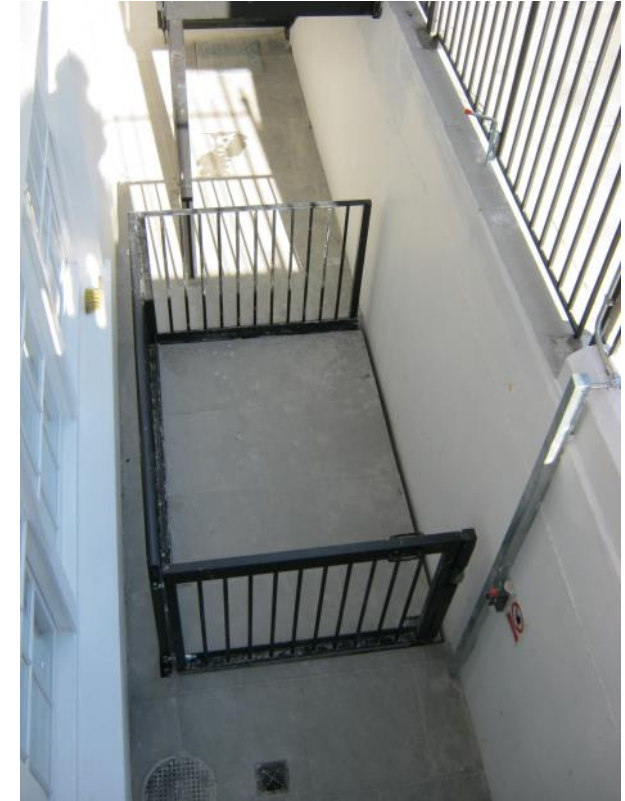

Attended goods elevator lightwell platform lift for bins and bikes

Lijfthaus

Providing vertical transport for bins and bikes as well as office, home and kitchen supplies are all popular uses for our lightwell goods elevators. This platform lift with bi-parting gates is used for 1100ltr Euro bins which are stored in the underground vault.