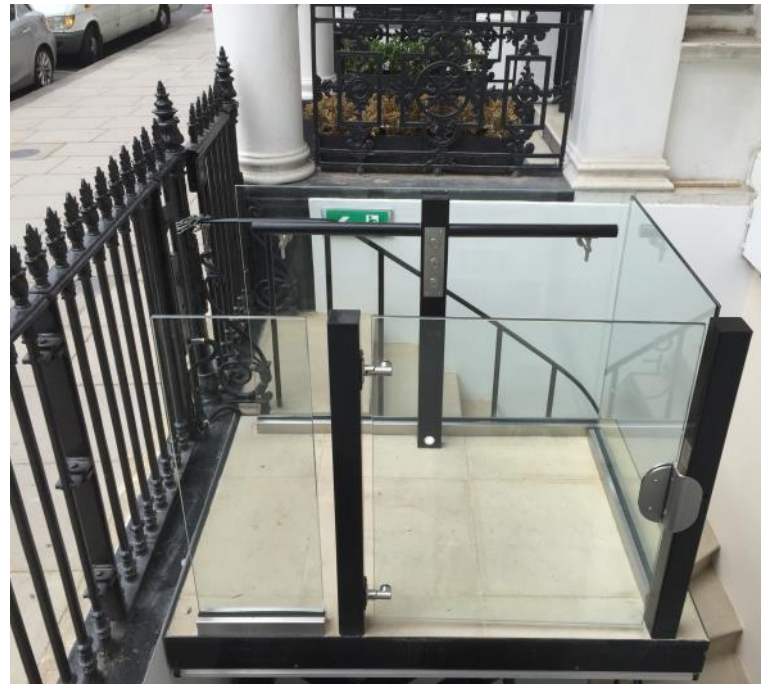

A very challenging installation within a very restricted site. This three stop, three entrance point lightwell lift features gates and balustrades that complement the original Victorian wrought iron-works perfectly. The lift is exceptionally discreet, and dissolves into it's backdrop beautifully. This was an essential part of the planning consent due to the historic importance of this location which is often used for period television and film including Downton Abbey and the latest Wonder Woman movie.

Lifthouse

Disabled access, two stop adjacent entry lightwell platform lift

Another central London Embassy project. This property is directly opposite Hyde Park has undergone extensive renovation work which included the provision of disabled access to all levels. The project included adaption of the street level balustrade into an interlocked access gate. The lift is fitted with stone tiles to match adjacent surfaces.

Lifthouse

Disabled access, adjacent entry lightwell platform lift

Lifthouse

An adjacent entry disabled access lightwell lift set within a very restricted space.

Disabled access, two stop adjacent entry lightwell platform lift

This low rise platform lift is mounted on a bridge directly over the lightwell. Basement users can walk under the lift. This lift features replica railings, bi-parting platform gate and a solid/sheet apron.