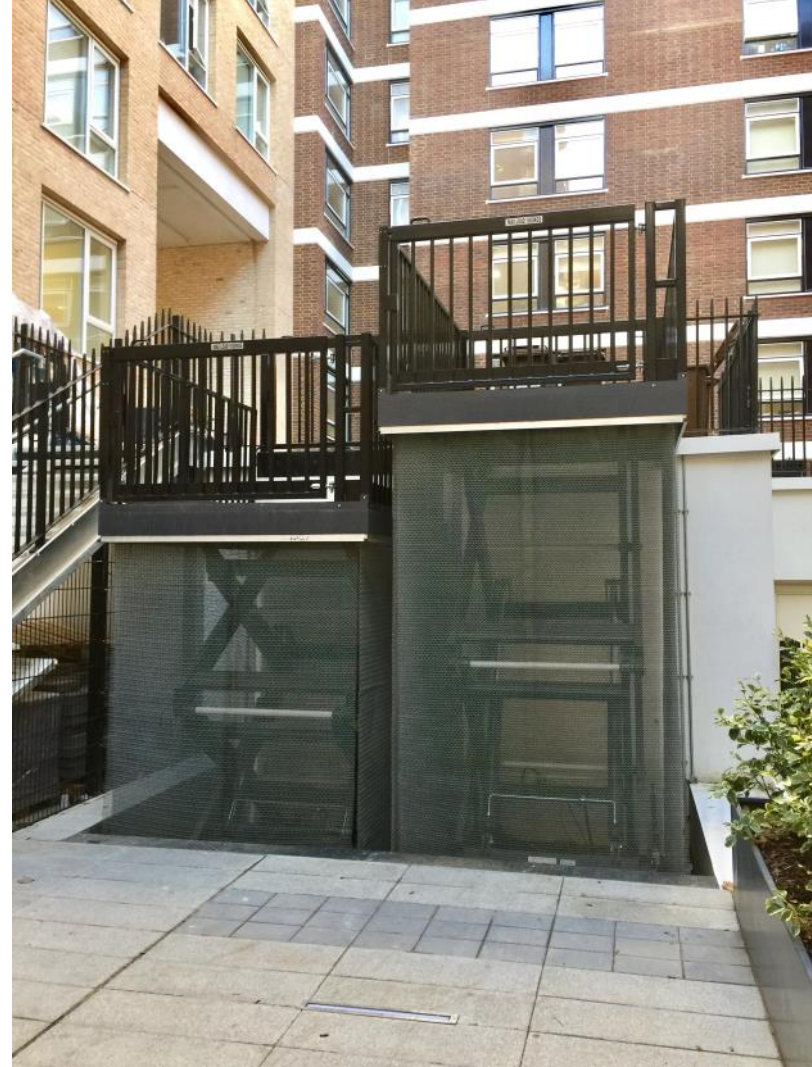

Situated in a large courtyard with a 3M high boundary these lifts are used to transport bins in this busy student accommodation complex. Dozens of bins are collected everyday, each lift can carry nine 440ltr domestic style wheelie bins.

Goods elevator lightwell platform lifts for bins

Lifthouse