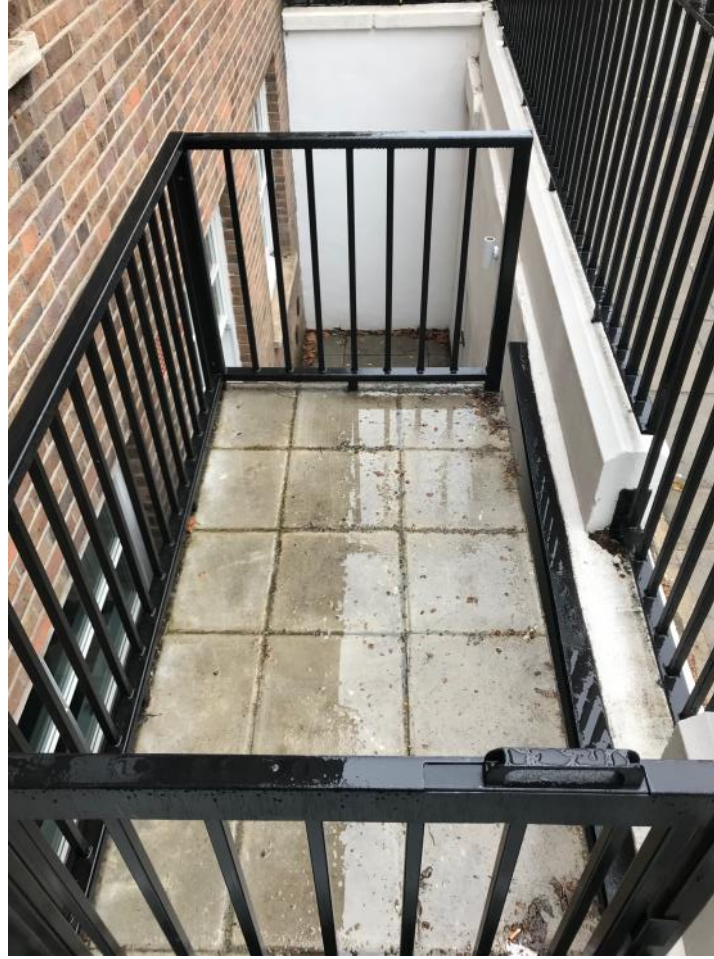

Attended goods elevator lightwell platform lift for bins and bikes

This attended goods lifts is another example of a lift that's virtually invisible to passing pedestrians. The lift provides tenants with bin and bike transport between street level and basement bike and bin storage.

Lifthaus